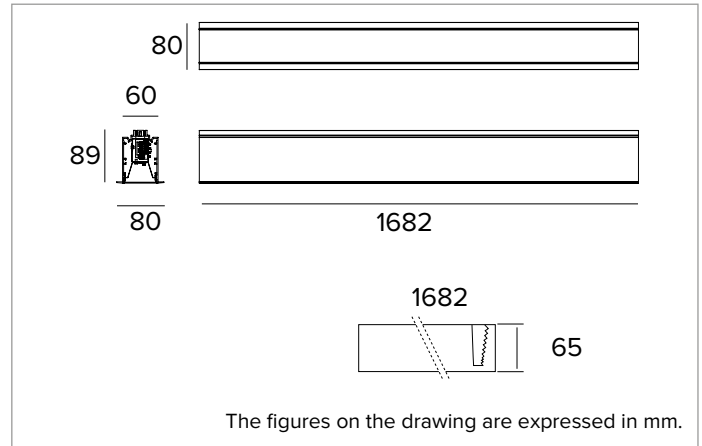

SOURCE

LED Engine made of linear LED boards Ra90. Tunable White version available on request.

Energy efficiency class: E

Nominal power: 72W

Nominal flux: 8784lm

Colour rendering index: 90

Rf: 89.8

Rg: 98.7

CCT nominal: 4000K

Lifetime (L80/B10): >50000h tq +25°C

ILLUMINOTECHNICAL CHARACTERISTICS

Wall Washer - Optical system composed of a highly reflective polished aluminium reflector, a PMMA cylindrical lens, a holographic filter and transparent polycarbonate cover.

Emission: DOWN WW

Optical efficiency: 79%

Fixture flux: 6913lm

Luminous efficacy: 85lm/W

Photobiological safety: Compliant with RG1 low risk group

MECHANICAL CHARACTERISTICS

White painted extruded aluminium body, available in four different lengths. Magnetic installation system to mount the light unit into the housing complete with an anti-fall safety cable.

Colour and finish: Plaster white

Dimensions: L=1682mm

Weight: 5Kg

Version: LINEAR

Degree of protection: IP20

ELECTRICAL CHARACTERISTICS

Integrated electronic ON-OFF power supply. Complete with electrical cables to guarantee feeding continuity (max 2kW). Emergency Pack available on request. Luminaire compliant with EN 60598-2-22 for power supply from a centralised emergency system CPSS (Central Power Supply System), not incorporated in the luminaire - high risk areas excluded. The default power and flux are 100% in AC and 100% in DC.

Fixture Power: 81W

Power supply: 220-240Vac 50/60Hz

Insulation Class: CLASS 1

Type of driver / Control: ON-OFF

Driver included: YES

Class F: YES

SAFE FLICKER: PstLM=<1 and SVM=<0.4 (IEC TR 61547-1 and IEC TR 63158), to ensure a more comfortable and safe light

Ambient temperature: 0°C / +25°C

INSTALLATION

For linear configurations complete with a special connector to attach to the power supply. To be completed with end caps.

NOTES

110-277Vac version available on request.

REGULATIONS AND CERTIFICATIONS

ENEC.

WARRANTY

5 years.

WARNING

Luminaire designed for disposal/recycling at end-of-life. Replaceable (LED only) light source by a professional. Replaceable control gear by a professional.

Due to the technological evolution of the electronic components, the data provided may be updated, and as such, confirmation must be requested during the order process.

Luminous flux and power supply have +/-10% tolerances with respect to the indicated value. tq +25°C (CIE 121).

We reserve the right to make technical changes.

Targetti Sankey S.r.l.
Via Pratese, 164
50145 Firenze - Italy
Tel: +39 055 37911
targetti.com
targetti@targetti.com

CCIAA Firenze
Share Capital:
€ 500.000,00
VAT N. (IT):
01537660480
R.E.A.: FI-275656

TARGETTI